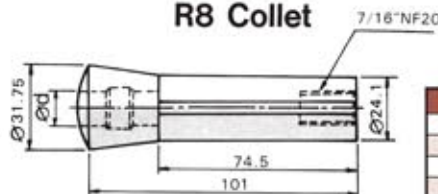

5C Collet System

■ L:87 ■ D:37.5 ■ d:31.75
■ α:10° ■ WEIGHT:0.21KGS

ORDER NO.	Q'TY	RANGE SIZE
5C-□	1 PC	∅3, 4, 5, 6, 7, 8, 9, 10, 11, 12, 13, 14, 15, 16, 17, 18, 19, 20, 21, 22, 23, 24, 25MM
5C-□	1 PC	∅ 1/8", 3/16", 1/4", 5/16", 3/8", 7/16", 1/2", 9/16", 5/8", 11/16", 3/4", 13/16", 7/8", 15/16", 1"

COMPLETE SET AVAILABLE SIZE

ORDER NO.	Q'TY	RANGE SIZE	PACKING	WEIGHT KGS	CODE NO.
VE-102	7PCS	6, 8, 10, 12, 16, 20, 25	CARTON	1.5	3205-100
VE-102I	7PCS	1/4", 5/16", 3/8", 1/2", 5/8", 3/4", 1"	CARTON	1.5	3205-101

EMERGENCY TYPE SOFT COLLET

ORDER NO.	MATERIAL	CODE NO.
VE-5CS	STEEL	3205-201
VE-5CB	BRASS	3205-202
VE-5CN	NYLON	3205-203

ORDER NO.	d	CODE NO.
5C-3	3	3205-001
5C-4	4	3205-002
5C-5	5	3205-003
5C-6	6	3205-004
5C-7	7	3205-005
5C-8	8	3205-006
5C-9	9	3205-007
5C-10	10	3205-008
5C-11	11	3205-009
5C-12	12	3205-010
5C-13	13	3205-011
5C-14	14	3205-012
5C-15	15	3205-013
5C-16	16	3205-014
5C-17	17	3205-015
5C-18	18	3205-016
5C-19	19	3205-017
5C-20	20	3205-018
5C-21	21	3205-019
5C-22	22	3205-020
5C-23	23	3205-021
5C-24	24	3205-022
5C-25	25	3205-023

ORDER NO.	d	CODE NO.
5C-1/8	1/8"	3205-024
5C-3/16	3/16"	3205-025
5C-1/4	1/4"	3205-026
5C-5/16	5/16"	3205-027
5C-3/8	3/8"	3205-028
5C-7/16	7/16"	3205-029
5C-1/2	1/2"	3205-030
5C-9/16	9/16"	3205-031
5C-5/8	5/8"	3205-032
5C-11/16	11/16"	3205-033
5C-3/4	3/4"	3205-034
5C-13/16	13/16"	3205-035
5C-7/8	7/8"	3205-036
5C-15/16	15/16"	3205-037
5C-1	1"	3205-038

R8 Collet System

R8 Collet

■ L:105 ■ D:31.75 ■ d:24.1
■ G:7/16-20UNF ■ α:8°30' ■ WEIGHT:0.21KGS

ORDER NO.	Q'TY	RANGE SIZE
R8-□	1 PC	∅3, 4, 5, 6, 7, 8, 9, 10, 11, 12, 13, 14, 15, 16, 17, 18, 19, 20 MM
R8-□	1 PC	∅ 1/8", 3/16", 1/4", 5/16", 3/8", 7/16", 1/2", 9/16", 5/8", 11/16", 3/4"

COMPLETE SET AVAILABLE SIZE