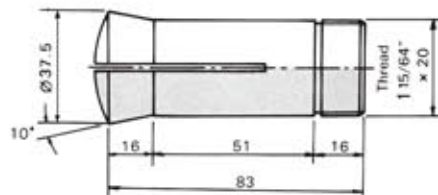

5C Collet System

5C RANGE

5C Collet

■ L:87 ■ D:37.5 ■ d:31.75
 ■ α:10° ■ WEIGHT:0.21KGS

ORDER NO.	Q'TY	RANGE SIZE
5C-□	1 PC	∅3, 4, 5, 6, 7, 8, 9, 10, 11, 12, 13, 14, 15, 16, 17, 18, 19, 20, 21, 22, 23, 24, 25MM
5C-□	1 PC	∅ 1/8", 3/16", 1/4", 5/16", 3/8", 7/16", 1/2", 9/16", 5/8", 11/16", 3/4", 13/16", 7/8", 15/16", 1"

COMPLETE SET AVAILABLE SIZE

ORDER NO.	Q'TY	RANGE SIZE	PACKING	WEIGHT KGS	CODE NO.
VE-102	7PCS	6, 8, 10, 12, 16, 20, 25	CARTON	1.5	3205-100
VE-102I	7PCS	1/4", 5/16", 3/8", 1/2", 5/8", 3/4", 1"	CARTON	1.5	3205-101

ORDER NO.	d	CODE NO.
5C-1/8	1/8"	3205-024
5C-3/16	3/16"	3205-025
5C-1/4	1/4"	3205-026
5C-5/16	5/16"	3205-027
5C-3/8	3/8"	3205-028
5C-7/16	7/16"	3205-029
5C-1/2	1/2"	3205-030
5C-9/16	9/16"	3205-031
5C-5/8	5/8"	3205-032
5C-11/16	11/16"	3205-033
5C-3/4	3/4"	3205-034
5C-13/16	13/16"	3205-035
5C-7/8	7/8"	3205-036
5C-15/16	15/16"	3205-037
5C-1	1"	3205-038

R8 Collet System

R8 Collet

■ L:105 ■ D:31.75 ■ d:24.1
 ■ G:7/16-20UNF ■ α:8°30' ■ WEIGHT:0.21KGS

ORDER NO.	Q'TY	RANGE SIZE
R8-□	1 PC	∅3, 4, 5, 6, 7, 8, 9, 10, 11, 12, 13, 14, 15, 16, 17, 18, 19, 20 MM
R8-□	1 PC	∅ 1/8", 3/16", 1/4", 5/16", 3/8", 7/16", 1/2", 9/16", 5/8", 11/16", 3/4"